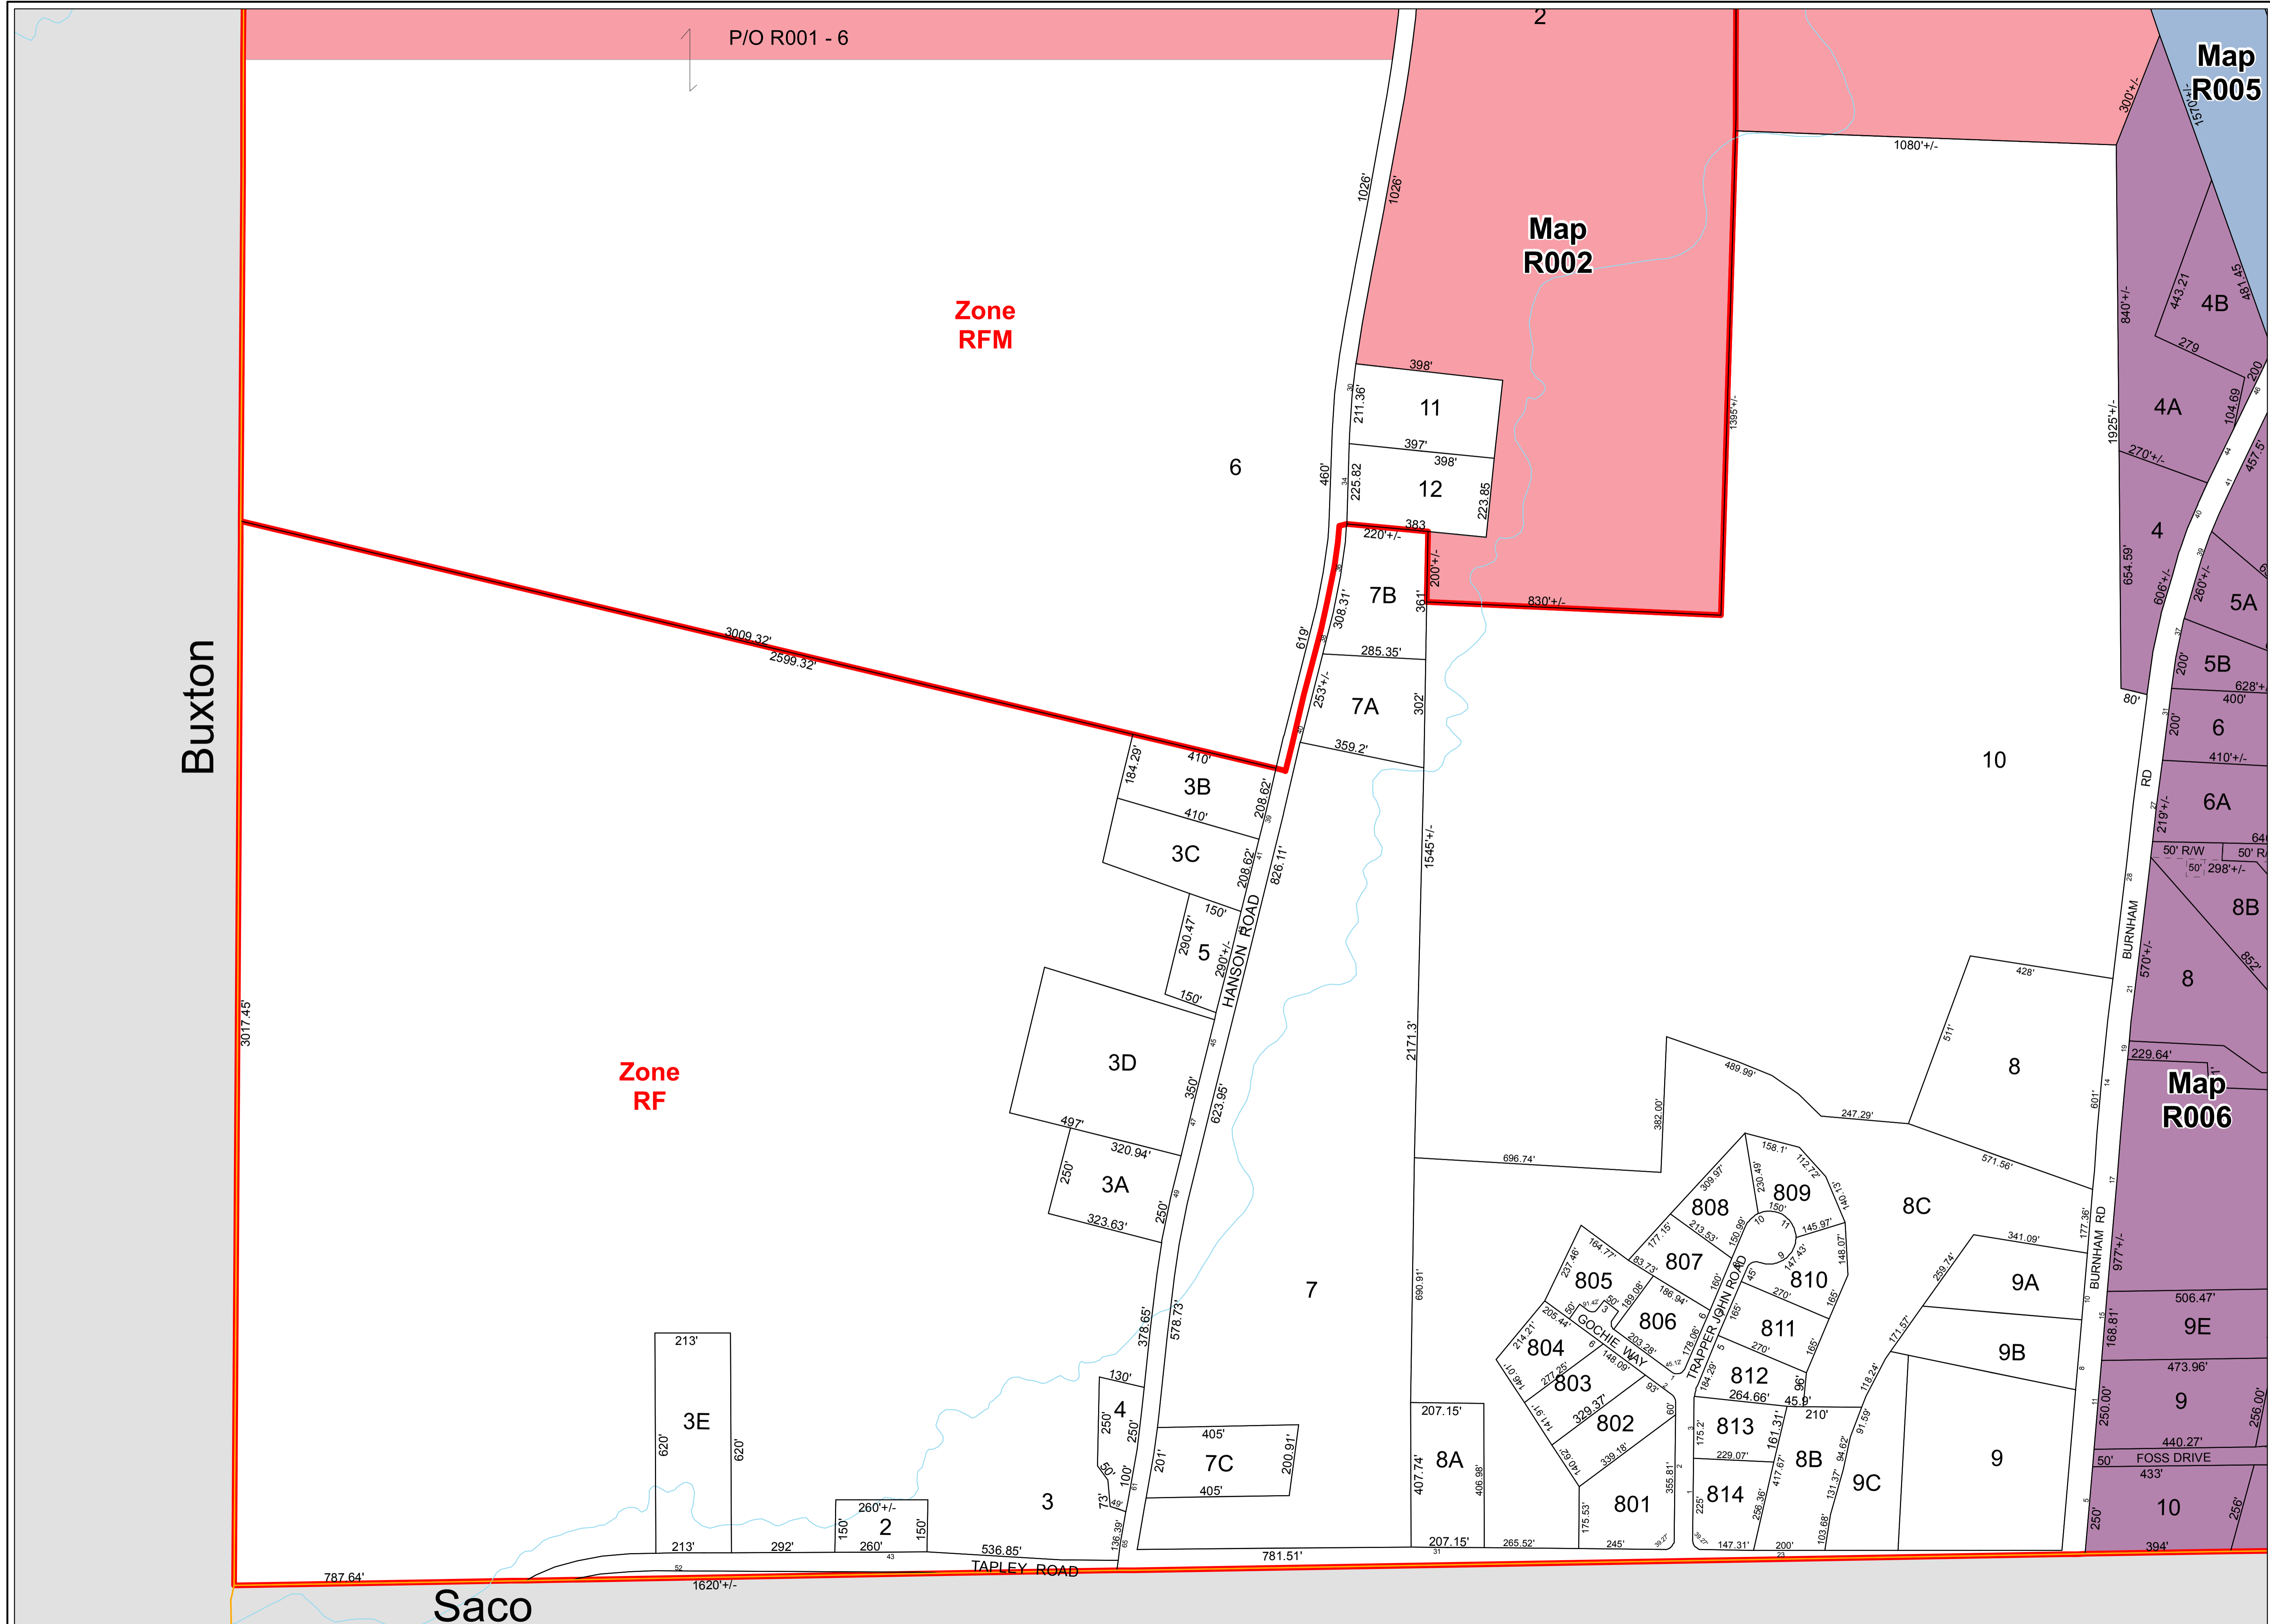

Town of Scarborough  
Maine

For Assessing  
Purposes Only

Legend

- Railroad
- - - Easement & ROW Lines
- ▭ Parcels
- ▭ Water
- ▭ Townlines
- ▭ Surrounding Towns
- ▭ Zoning

April 1, 2011

1 inch = 200 feet

Map  
Number  
R001

Buxton

Saco

P/O R001 - 6

Zone  
RFM

Zone  
RF

Map  
R002

Map  
R005

Map  
R006