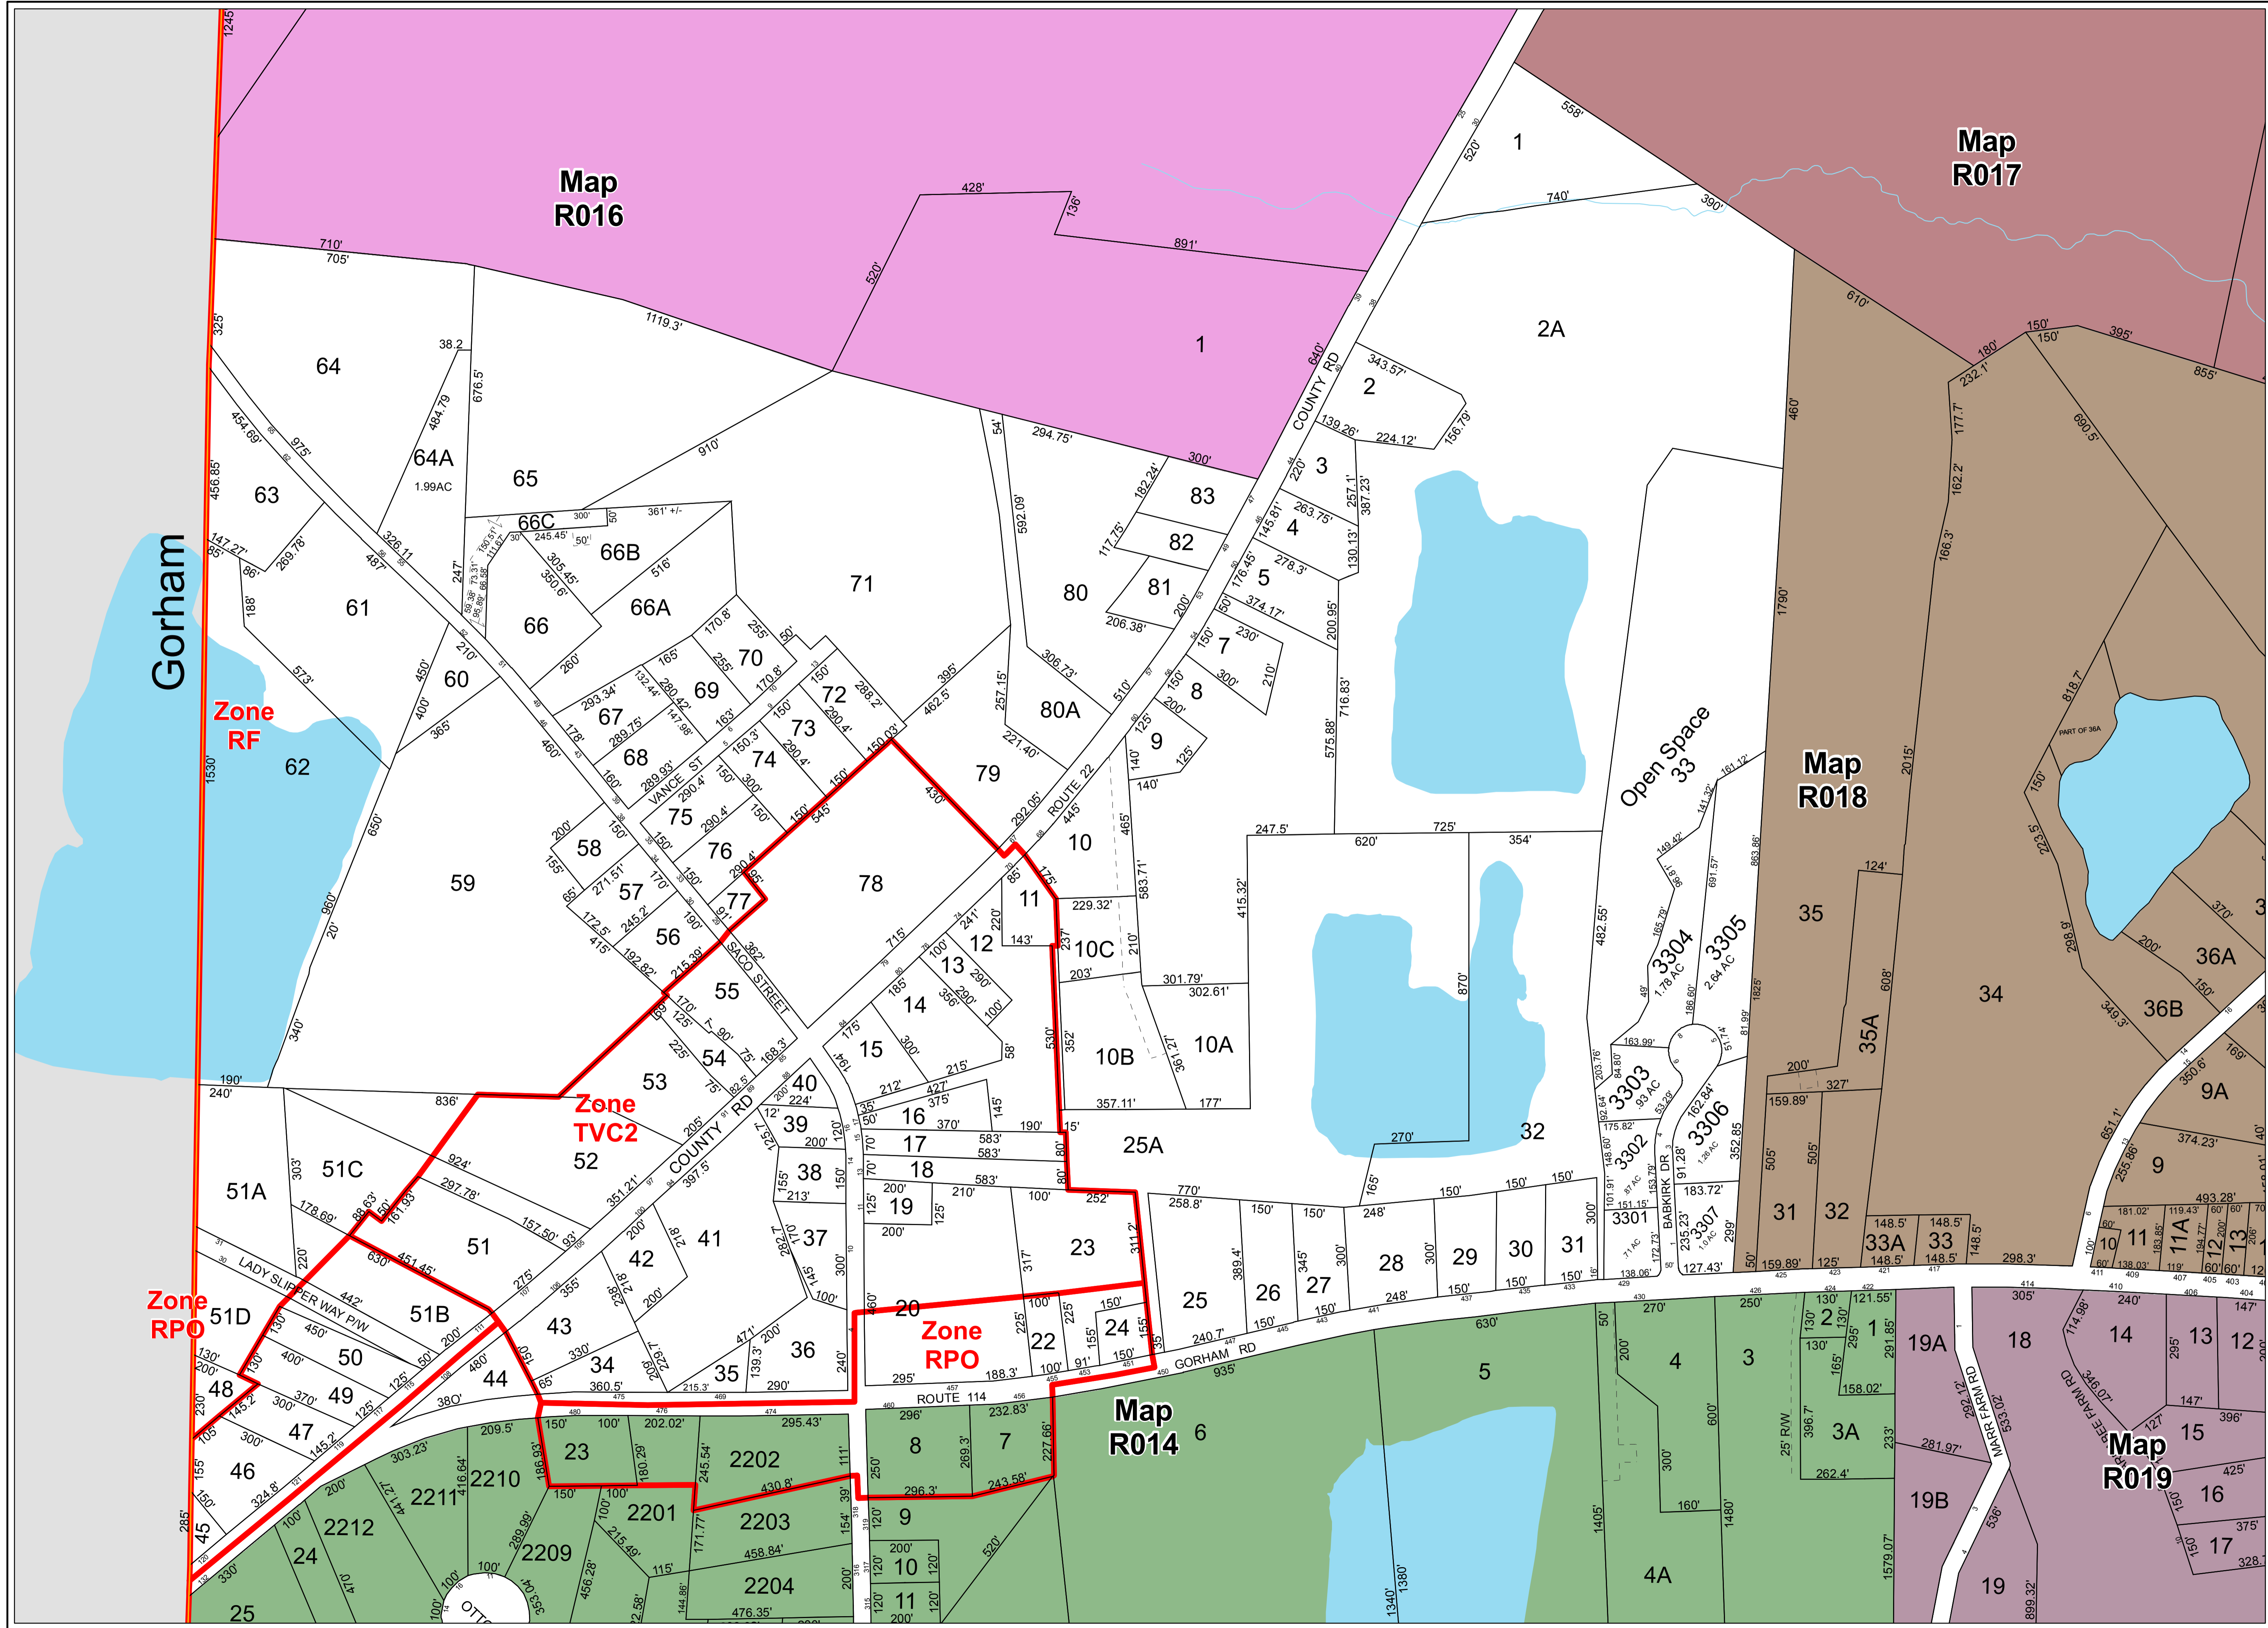

Town of  
Scarborough  
Maine

For Assessing  
Purposes Only

Legend

- Railroad
- - - Easement & ROW Lines
- ▭ Parcels
- ▭ Water
- ▭ Townlines
- ▭ Surrounding Towns
- ▭ Zoning

April 1, 2011

1 inch = 200 feet

Map  
Number  
R015

Gorham

Map  
R016

Map  
R017

Map  
R018

Map  
R014

Map  
R019

Zone  
RF

Zone  
TVC2

Zone  
RPO