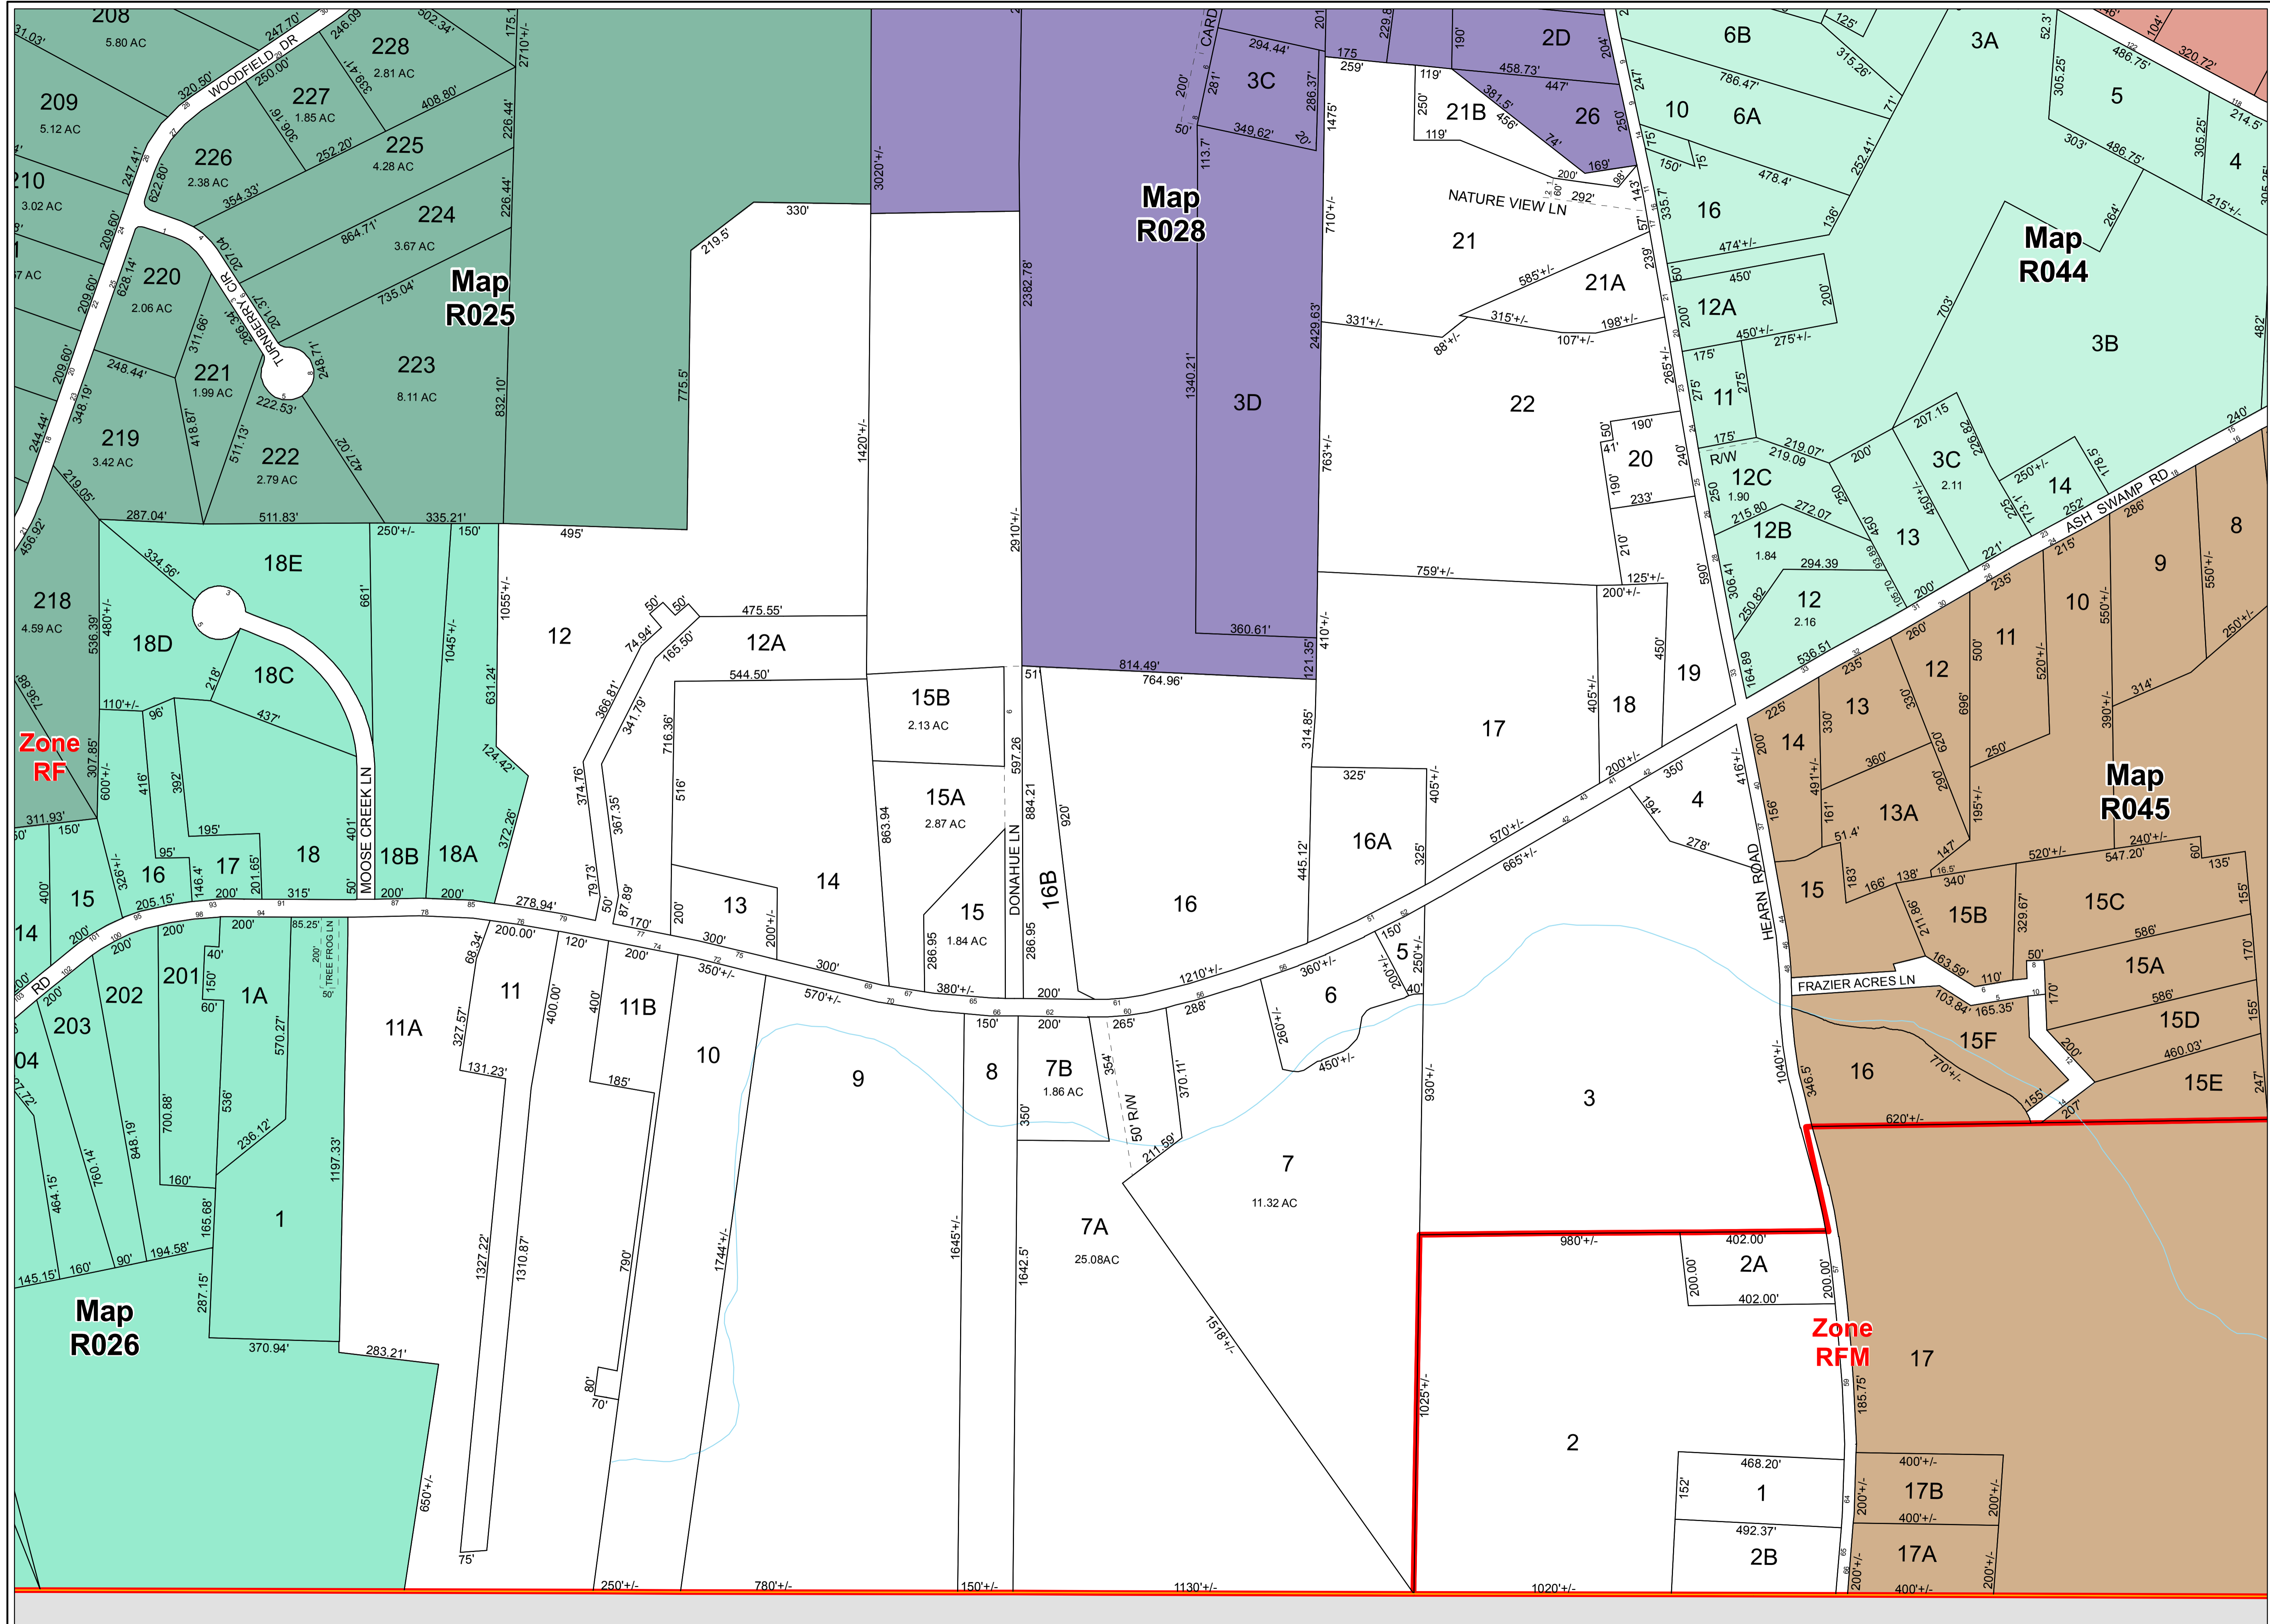

Town of Scarborough Maine

For Assessing Purposes Only

Legend

- Railroad
- - - Easement & ROW Lines
- ▭ Parcels
- ▭ Water
- ▭ Townlines
- ▭ Surrounding Towns
- ▭ Zoning

April 1, 2011

1 inch = 200 feet

Map Number R027

Zone RF

Zone RFM